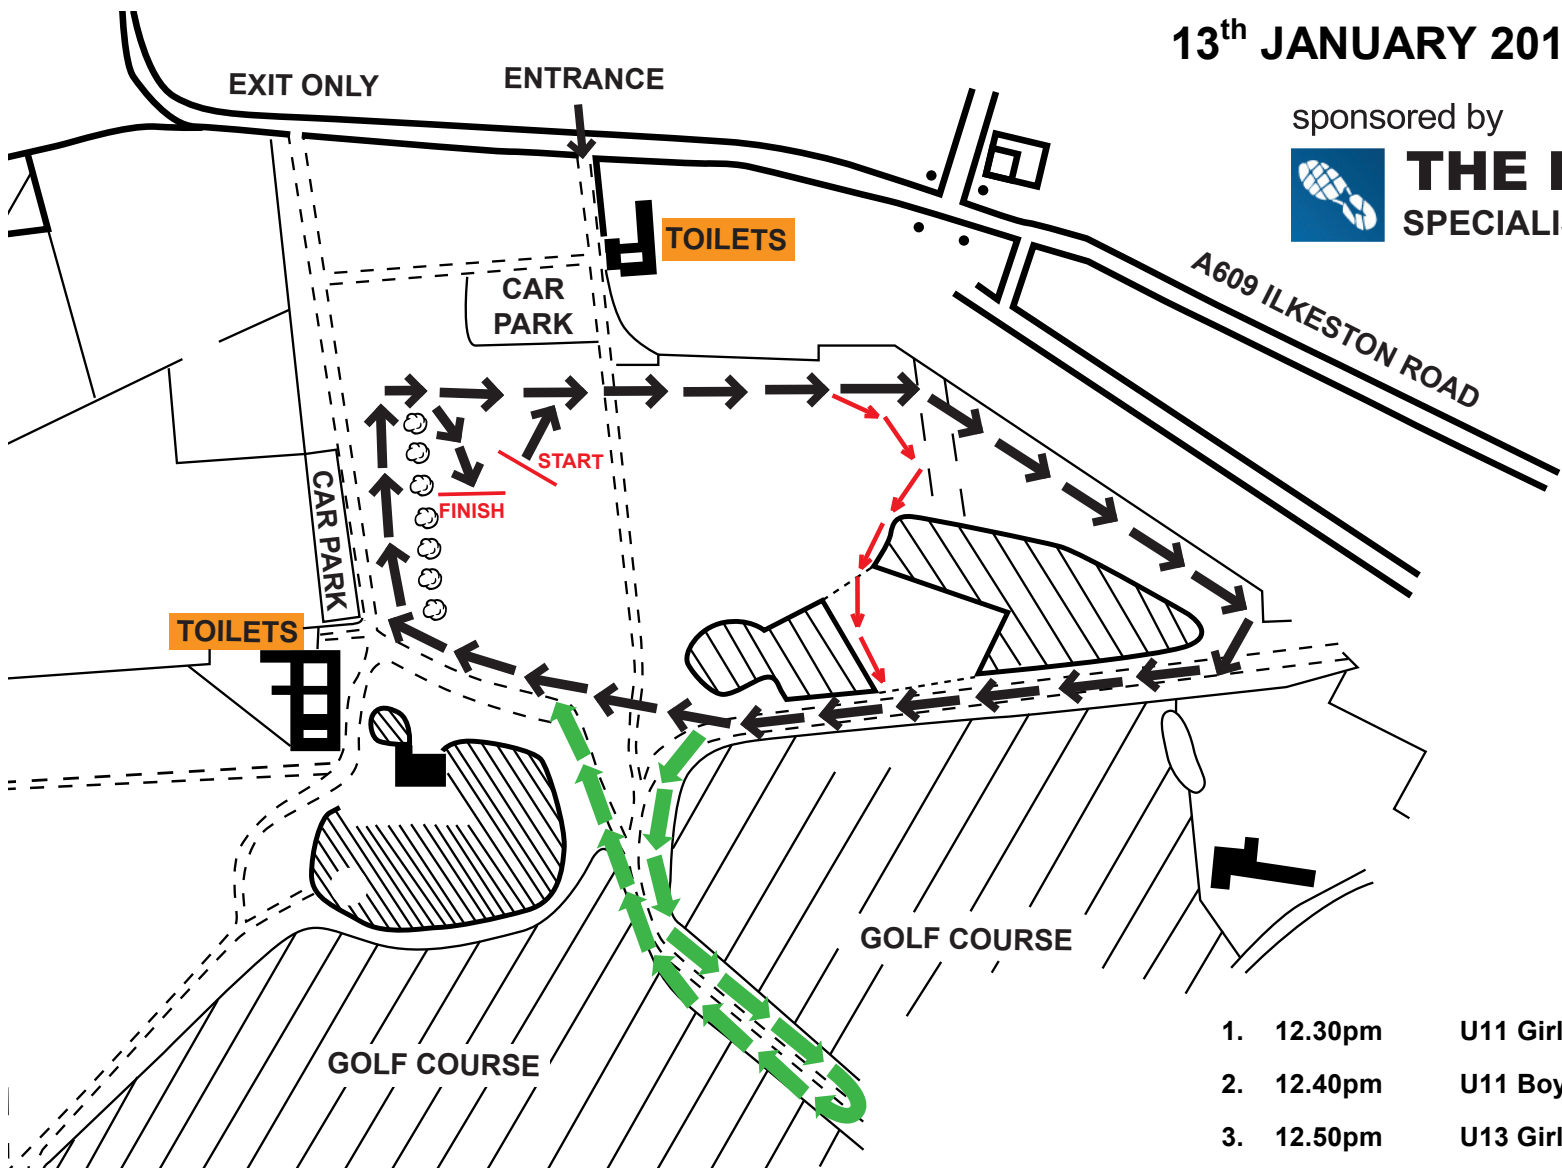

NORTH MIDLANDS CROSS COUNTRY LEAGUE

13th JANUARY 2018 – WOLLATON PARK

sponsored by

THE DERBY RUNNER
SPECIALIST RUNNING EQUIPMENT

	Large Lap	3.5km
	Medium Lap	2.25km
	Small Lap	1.5km

1.	12.30pm	U11 Girls	1 small lap
2.	12.40pm	U11 Boys	1 small lap
3.	12.50pm	U13 Girls	2 small laps
4.	13.05pm	U13 Boys / U15 Girls	1 small & 1 medium lap
5.	13.25pm	U15 Boys / U17 Womem	2 medium laps
6.	13.45pm	U17 Men	1 small & 2 medium laps
7.	13.50pm	Senior / Junior / Vet Women	1 small & 2 medium laps
8.	14.20pm	Semior / Junior / Vet Men	3 large laps